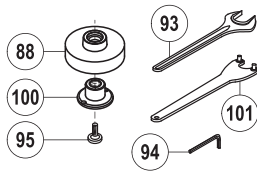

OPTIONAL ACCESSORIES

88	Rear flange balancer	6155031460
93	Spanner flat	6158010770
94	Hexagon wrench	6158020560
95	Screw	6156140340
100	Nut	6155421040
101	Pin spanner 35mm	6158020100