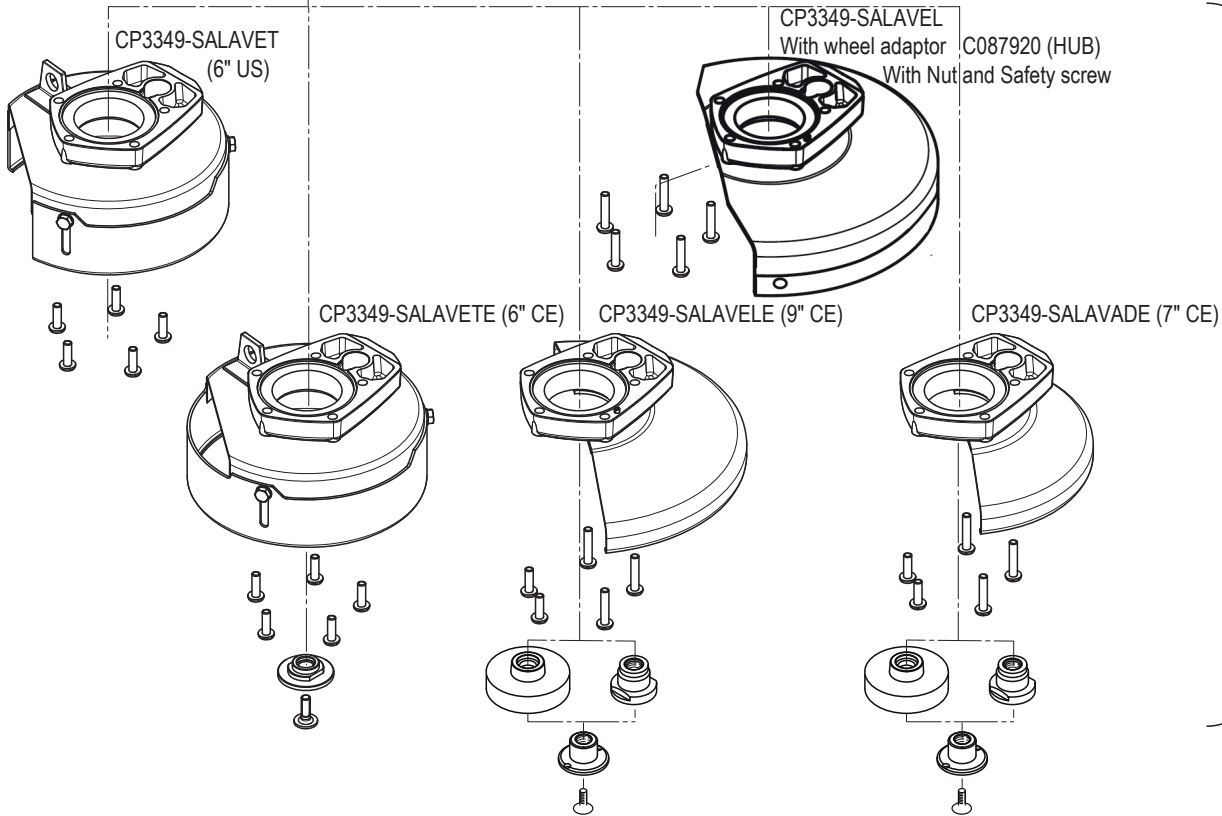

4/6

US	CP3349-SALAVEL (9") CP3349-SALAVET (6")
rpm	6000
hp (W)	3.62 (2700)

CE	CP3349-SALAVADE (7")	CP3349-SALAVELE (9")	CP3349-SALAVETE (6")
rpm	7700	6500	6000
hp (W)	3.75 (2800)	3.62 (2700)	3.62 (2700)