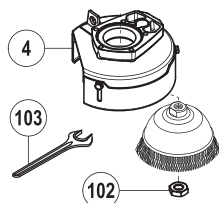

CP3349-SALAVEL (9"US)

Type 27 and 42

Wheel adaptor C087920 (87) with nut 6155421040 (100) and Safety screw 6156140340 (95)

Type 27 - 1 and 42

93	Spanner flat	6158010770
94	Hexagon wrench 6mm	6158020560
95	Screw	6156140340
96	Rear flange	6155031030
100	Nut	6155421040
101	Pin spanner 35mm	6158020100

CP3349-SALAVET (6" US)

	Guard complet 6 US	6155041780
102	Nut	615 6080490
103	Spanner flat	615 8010770

The service chart is published as a guide to expectant life of component parts. The replacement levels are based on average tool usage over one year period. You can find Part No with Item No.