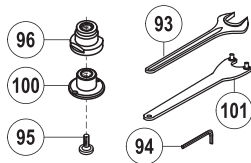

CP3349-SALAVEL (9"US)

Type 27 and 42

Wheel adaptor C087920 (87) with nut 6155421040 (100) and Safety screw 6156140340 (95)

Type 27 - 1 and 42

93	Spanner flat	6158010770
94	Hexagon wrench 6mm	6158020560
95	Screw	6156140340
96	Rear flange	6155031030
100	Nut	6155421040
101	Pin spanner 35mm	6158020100

CP3349-SALAVET (6" US)

	Guard complet 6 US	6155041780
102	Nut	615 6080490
103	Spanner flat	615 8010770

The service chart is published as a guide to expectant life of component parts. The replacement levels are based on average tool usage over one year period. You can find Part No with Item No.