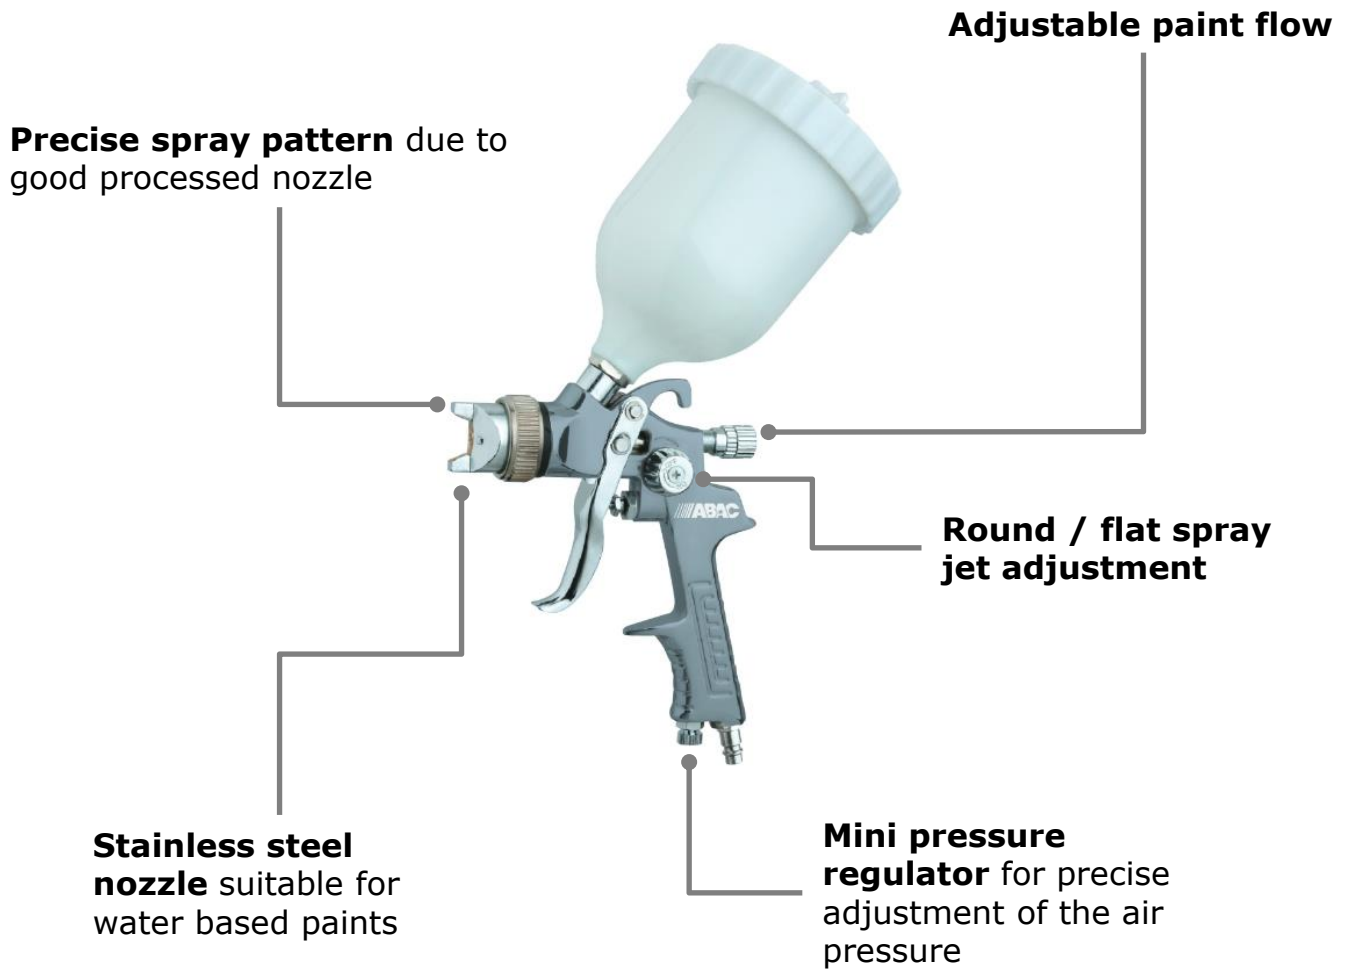

2809913544 Paint spray gun

Product Data Sheet

Technical Data	2809913544
Nozzle diameter	1,5 mm
Nozzle material	Stainless steel
Maximum pressure	4 bar
Working pressure	3-4 bar
Air consumption	2-4 l/s
Paint cup capacity	0,6 l
Weight	0,7 kg
Noise level	76 dB(A)
Recommended hose diameter	9 mm
Date	08.09.2020

Product description

Fact Sheet

- **Semi-professional paint spray** gun for application which requires a good finishing
- **Stainless steel nozzle** prevents corrosion, and allows the use of water based paint
- **Smooth and wide spray jet** for good finishing and fast work progress
- **Adjustable parameter for different applications** round / flat spray jet adaption, paint volume and air pressure regulation

2809913544 Paint spray gun

Product Data Sheet

Further information

Scope of delivery

- Quick guide manual
- Paint spray gun
- 600 ml paint cup

Packaging

- Carton box