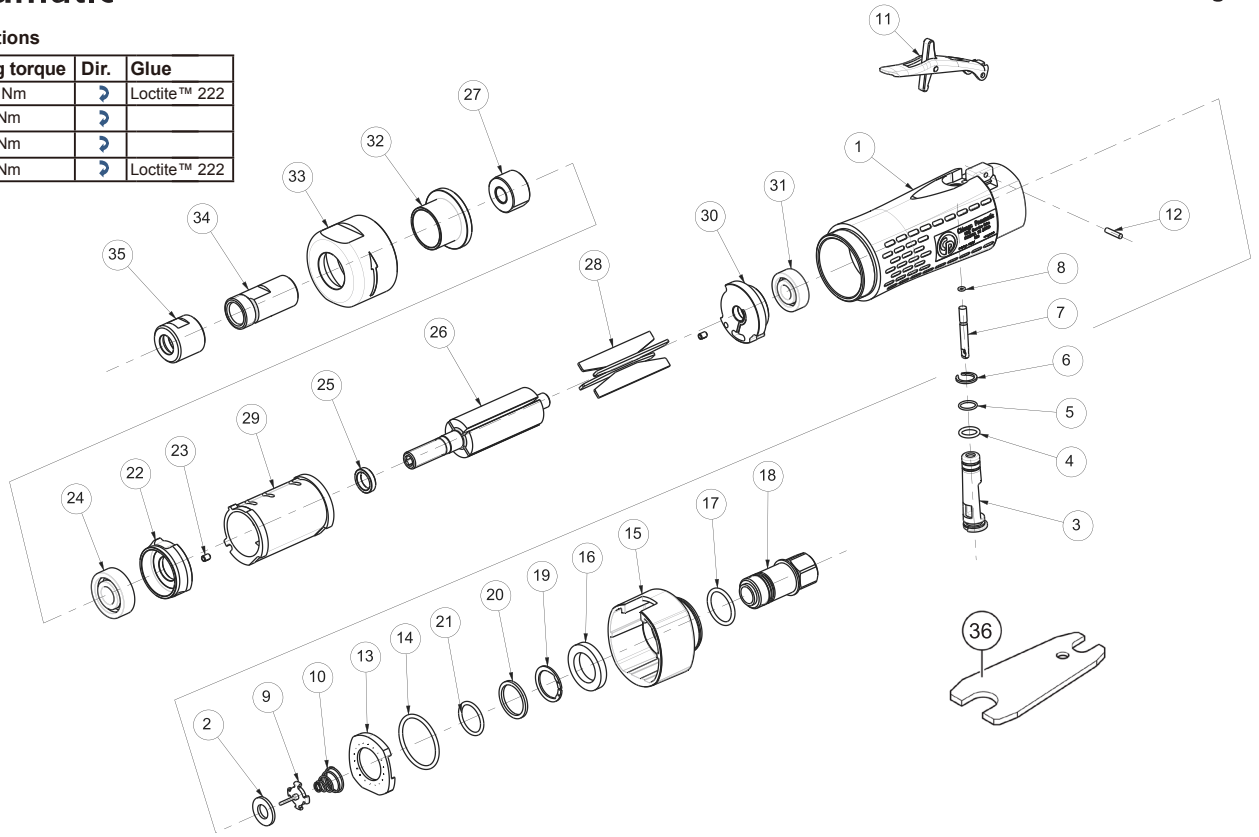

### Assembly instructions

Item #	Tightening torque	Dir.	Glue
01-18	7,5 ft.lb - 10 Nm	↻	Loctite™ 222
34-26	11 ft.lb - 15 Nm	↻	
27-26	11 ft.lb - 15 Nm	↻	
01-33	11 ft.lb - 15 Nm	↻	Loctite™ 222

Index No	Part Ref	Description	Qty
<b>A</b>	<b>2050547823</b>	<b>REGULATOR ASSEMBLY</b>	
3		REGULATOR	1
4		O-RING 8.1x1.6	1
5		O-RING 8x1	1
6		SPRING RING WR9	1
7		VALVE STEM	1
8		O-RING 2x1	1
<b>B</b>	<b>2050546343</b>	<b>VALVE KIT</b>	
9		TIP VALVE	1
10		SPRING	1
<b>C</b>	<b>2050547893</b>	<b>FRONT PLATE ASSEMBLY</b>	
22		FRONT PLATE	1
23		PIN SPRING 3x4	1
24	6157580520	BEARING 10x26x8	1
25		WASHER	1
<b>D</b>	<b>2050547903</b>	<b>REAR PLATE ASSEMBLY</b>	
23		PIN SPRING 3x4	1
30		REAR PLATE	1
31	6157581380	BEARING 8x22x7	1
<b>E</b>	<b>2050547913</b>	<b>MOTOR ASSEMBLY</b>	
C	2050547893	FRONT PLATE ASSEMBLY	1
D	2050547903	REAR PLATE ASSEMBLY	1
26	6154261240	ROTOR	1
28	2050547803	BLADES (SET OF 4)	1
29	6154001510	CYLINDER	1

Index No	Part Ref	Description	Qty.
<b>F</b>	<b>2050546413</b>	<b>SMALL PARTS KIT</b>	
6		SPRING RING WR9	1
8		O-RING 2x1	1
12		NEEDLE 2.5x11.8	1
14		O-RING 27x2	1
17		O-RING 17x2	1
19		RING	1
20		SPACER	1
21		O-RING 15.6x1.78	1
<b>G</b>	<b>2050547923</b>	<b>TUNE-UP KIT CP3000-5..., CP3030-5..</b>	
2		SEAL	1
16		FELT	1
22		PAPER GASKET	1
28	2050547803	BLADES (SET OF 4)	1
1	2050541833	HANDLE ASSY (incl. Part # 15)	1
11	2050541493	SAFETY LEVER	1
13	6155740700	AIR CONTROL RING 15 000RPM	1
	6155740720	AIR CONTROL RING 18 000RPM	1
	6155740740	AIR CONTROL RING 20 000RPM	1
15		REAR CAP	1
18	2050542533	INLET ASSY	1
27	6156080510	ROTOR NUT	1
32	6154600430	BLOCK PLATE	1
33	6156731440	COVER	1
34	6155230230	COLLET HOLDER SIAL 200	1
35	6156071540	COLLET NUT SIAL200	1
36	2050548193	SPANNER	2
	6158727980	WARNING STICKER	1

### Recommended collets

1/8" (2,4 to 3,2mm) 200 series	6155260610
2-1/4" (5,2 to 6mm) 200 series	6155260620
1/4" (5,55 to 6,35mm) 200 series (included)	6155260630
5/16" (7,2 to 8mm) 200 series	6155260640
3/8" (8,7 to 9,5mm) 200 series	6155260650