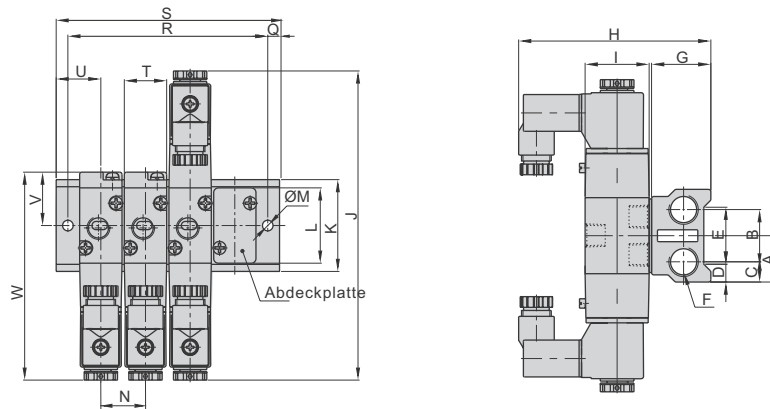

### Bestellinformationen

Typen Nr.	Typ
5510.02-18–5510.38-A	Grundplatte für 3/2-Wegeventile
5520.02-18–5520.12-A	Grundplatte für 5/2- und 5/3-Wegeventile

Für Ventile der Serien 516 (pneumatisch) und 517 (elektropneumatisch)

5510.02-18-5510.38-A, 5520.02-18-5520.12-A

Maße

Serie 517

Serie 516

Typen Nr.	A	B	C	D	E	F	G	H	H1	I	J	J1	K	L	M	N	Q	T	U
5510.02-18-5510.08-18	19,5	22,0	8,5	7,5	24,0	1/4"	25,0	81,0	53,0	27,0	131,4	70,0	39,0	32,0	4,5	19,0	5,0	18,0	19,0
5510.02-14-5510.08-14	22,5	25,0	10,0	8,0	29,0	1/4"	25,0	92,7	61,0	35,0	162,4	84,0	45,0	40,0	4,5	23,0	6,0	22,0	23,0
5510.02-38-5510.08-38	26,0	28,0	12,0	8,0	36,0	3/8"	29,0	99,2	70,0	40,0	174,8	96,0	52,0	47,0	4,5	28,0	6,0	27,0	27,0

(Werte in mm, Ausnahme F = Zoll)

Typen Nr.	R								S								V	W	W1
	1F	2F	3F	4F	5F	6F	7F	8F	1F	2F	3F	4F	5F	6F	7F	8F			
5510.02-18-5510.08-18	28,0	47,0	66,0	85,0	104,0	123,0	142,0	161,0	38,0	57,0	76,0	95,0	114,0	133,0	152,0	171,0	22,7	88,4	57,7
5510.02-14-5510.08-14	34,0	57,0	80,0	103,0	126,0	149,0	172,0	195,0	46,0	69,0	92,0	115,0	138,0	161,0	184,0	207,0	27,7	109,1	69,7
5510.02-38-5510.08-38	42,0	70,0	98,0	126,0	154,0	182,0	210,0	238,0	54,0	82,0	110,0	138,0	166,0	194,0	222,0	250,0	32,5	119,9	80,5

(Werte in mm)

**Für Ventile der Serien 516 (pneumatisch) und 517 (elektropneumatisch)**

5510.02-18–5510.38-A, 5520.02-18–5520.12-A

**Maße**

Serie 517

Serie 516

Typen Nr.	A	B	C	E	F	G	H	I	J	K	K1	M1	M1	Q	R	S
5520.02-18–5520.08-18	57,5	43,2	20,0	4,5	18,3	19,0	5,0	10,0	28,2	139,4	81,0	154,5	96,0	1/4"	40,0	30,0
5520.02-14–5520.08-14	60,0	50,7	21,0	4,5	22,4	23,0	6,0	12,0	31,7	170,0	92,0	189,0	111,0	1/4"	43,0	32,0
5520.02-38–5520.08-38	75,0	64,8	26,0	4,5	27,3	27,0	6,0	13,5	40,0	188,8	111,0	208,0	130,0	3/8"	53,0	48,0
5520.02-12–5520.08-12	100,0	94,5	32,0	5,5	34,3	31,5	7,0	14,5	57,0	221,8	142,0	243,0	163,0	1/2"	68,0	67,0