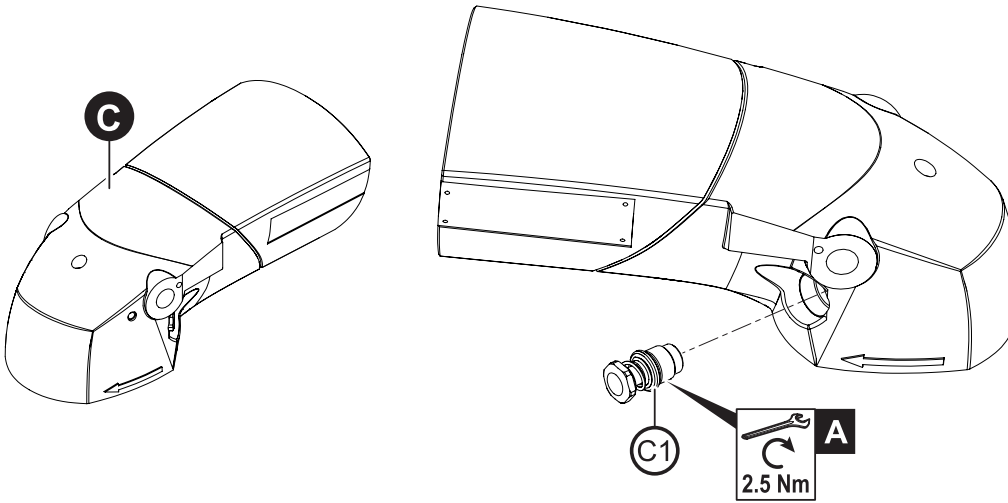

HOUSING KITS

A Loctite 222

Item	Description	Part No	Qty
C	Housing complete	6153932905	1
C1	Stopfinger complete	6153974060	1

	High	Medium	Low
Wear			X
			X