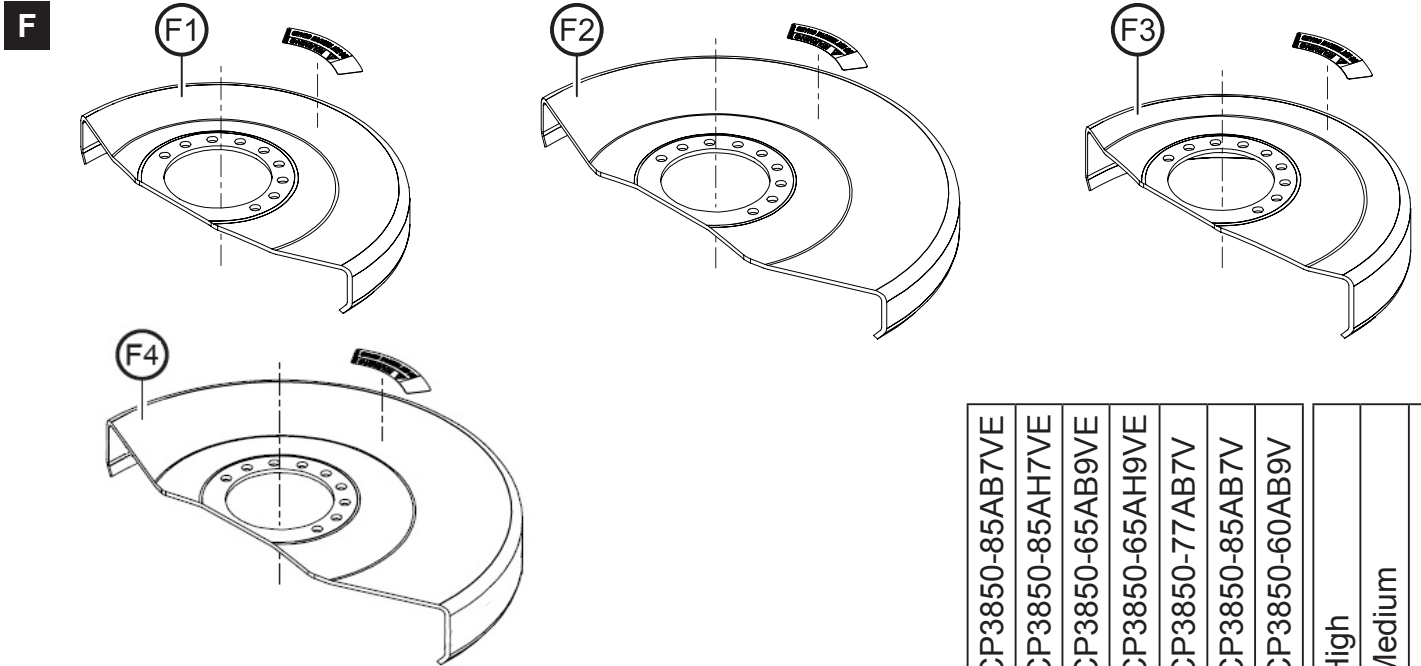

GUARD KITS

Item	Description	Part No	Qty							Wear		
			CP3850-85AB7VE	CP3850-85AH7VE	CP3850-65AB9VE	CP3850-65AH9VE	CP3850-77AB7V	CP3850-85AB7V	CP3850-60AB9V	High	Medium	Low
F1	Guard 7" kit	6155042115	1	1								
	Guard 7"	-	1	1								X
	Guard warning label	-	1	1								X
	Screw hex head cap M5x12	-	4	4								X
F2	Guard 9" kit	6155042125			1	1						
	Guard 9"	-			1	1						X
	Guard warning label	-			1	1						X
	Screw hex head cap M5x12	-			4	4						X
F3	Guard 7" US kit	6155042135					1	1				
	Guard 7" US	-					1	1				X
	Guard warning label	-					1	1				X
	Screw hex head cap M5x12	-					4	4				X
F4	Guard 9" US kit	2050559613								1		
	Guard 9" US	-								1		X
	Guard warning label	-								1		X
	Screw hex head cap M5x12	-								4		X