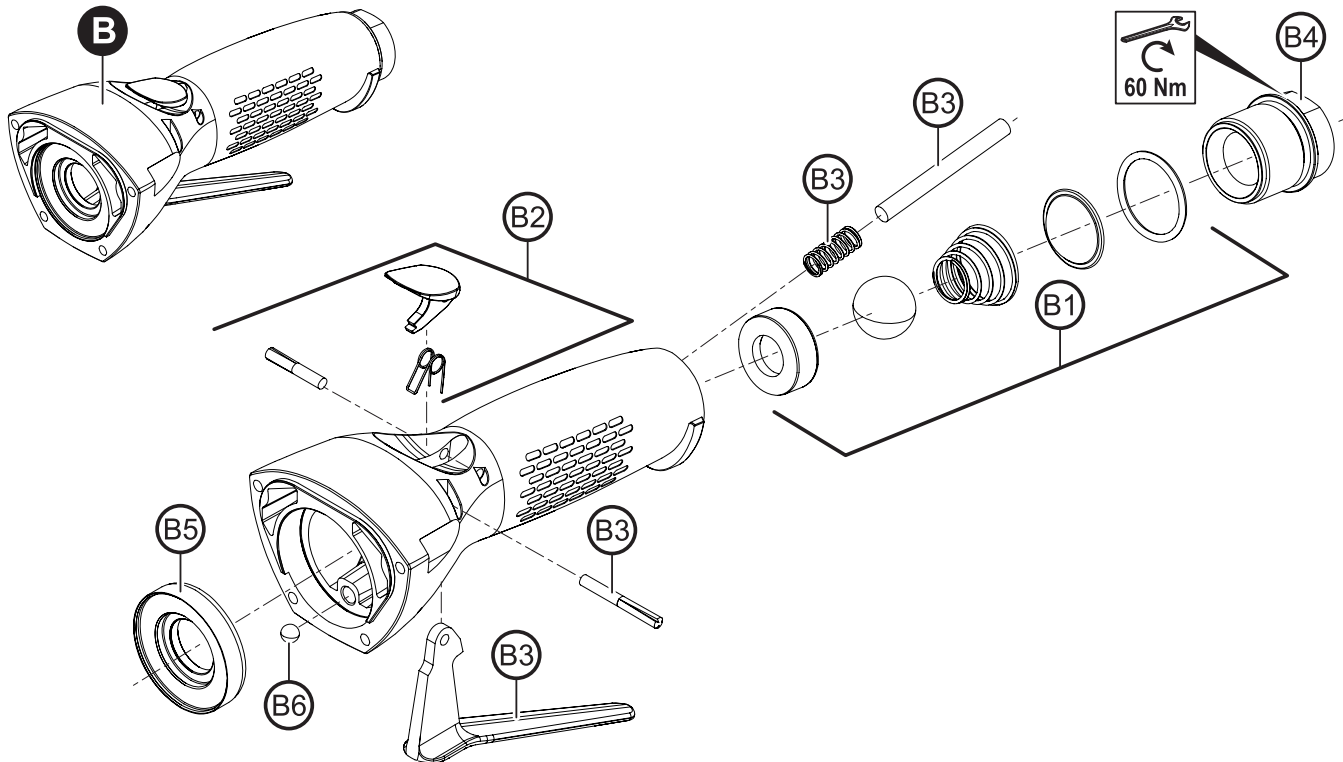

HANDLE KITS

Item	Description	Part No	Qty	Wear		
				High	Medium	Low
B	Handle complete	6153900575	1			X
B1	Inlet kit	6153977355	1			
	Spring conical	-	1			X
	Ball 021	-	1			X
	O-Ring 25x2.5	-	1		X	
	Ball seat	-	1			X
	Screen	-	1			X
B2	Latch lever kit	6153977365	1			
	Latch lever	-	1			X
	Latch lever spring	-	1			X
	Grooved pin 4x26 G02	-	1			X
B3	Lever kit	6153977375	1			
	Lever	-	1			X
	Needle 6x59.8	-	1			X
	Grooved pin 4x36 G02	-	1			X
	Spring cylindrical	-	1			X
B4	Bushing inlet 1/2NPT	6157460740	1			X
B5	Inlet bushing	6157301910	1			X
B6	Ball Ø8	466703	1			X