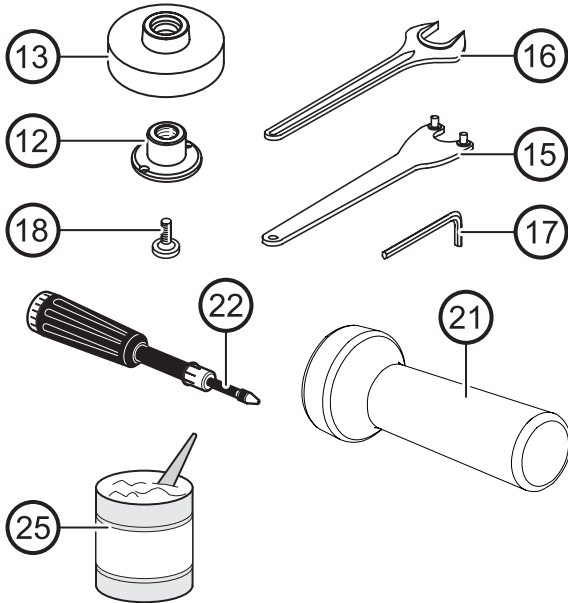

OPTIONAL ACCESSORIES

Item	Description	Part No
12	Nut	6155421040
13	Rear flange balancer	6155031460
15	Pin spanner 35mm	6158020100
16	Spanner flat	6158010770
17	Hexagon wrench 6mm	6158020560
18	Safety screw	6156140340
21	Vibration-damping side handle	6155760660
22	Grease gun	6159901490
25	Grease for bevel gear (1Kg)	6159901480