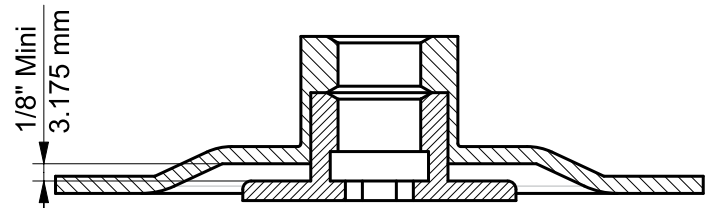

Type 27 and 42