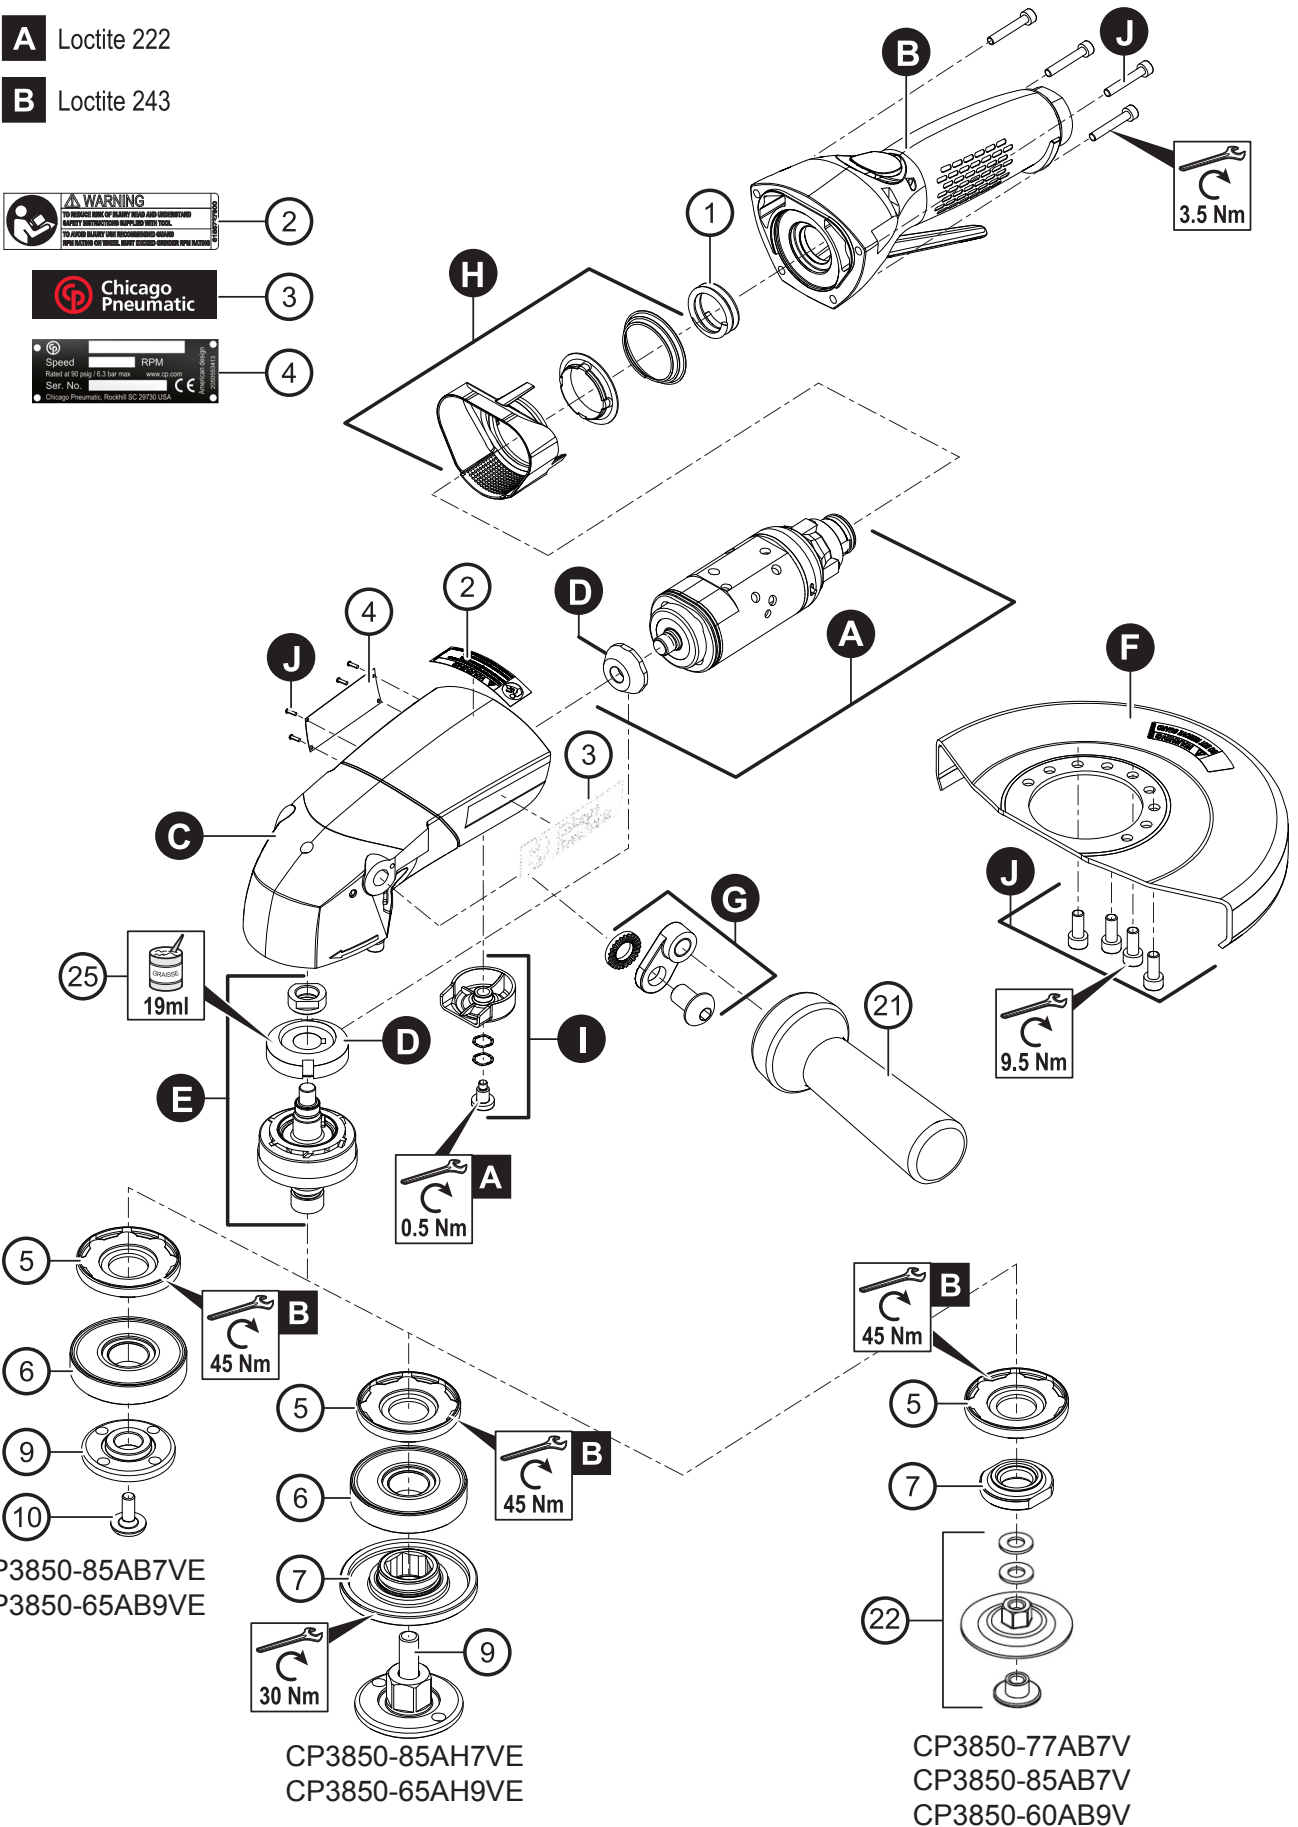

A Loctite 222

B Loctite 243

CP3850-85AB7VE
CP3850-65AB9VE

CP3850-85AH7VE
CP3850-65AH9VE

CP3850-77AB7V
CP3850-85AB7V
CP3850-60AB9V

Item	Description	Part No	Qty							Wear		
			CP3850-85AB7VE	CP3850-85AH7VE	CP3850-65AB9VE	CP3850-65AH9VE	CP3850-77AB7V	CP3850-85AB7V	CP3850-60AB9V	High	Medium	Low
1	Spring cylindrical	6156811670	1	1	1	1	1	1	1			X
2	Warning label	6158713860	1	1	1	1	1	1	1			X
3	CP plate	2050553403	1	1	1	1	1	1	1			X
4	Name plate	2050553413	1	1	1	1	1	1	1			X
5	Ring screw	6156731760	1	1	1	1	1	1	1			X
6	Autobalancer	6159901810	1		1							X
6	Autobalancer	6159901940		1		1						X
7	Rear flange	6155031530					1	1	1			X
7	Rear flange	6155031640		1		1						X
8	Nut 5/8" UNC27	6156080490					1	1	1			X
9	Front flange	6155020670	1		1						X	
9	Front flange	6155020850		1		1					X	
10	Safety screw	6156140760	1		1						X	
21	Vibration-damping side handle	6155760660	1	1	1	1	1	1	1			X
22	Wheel adaptor	C087920					1	1	1			X
A	Motor kits	-									X	
B	Handle kits	-										X
C	Housing kits	-										X
D	Bevel gear paired kits	-									X	
E	Spindle kits	-										X
F	Guard kits	-										X
G	Miscellaneous kits	-										X
H	Valve kit	-									X	
J	Rotating exhaust kit	-										X
K	Screw kit	-										X

Accessories included

\	PIN SPANNER 35mm	6158020100	1		1							
\	ALLEN KEY 1/4" A/F HEX	69773	1		1							
\	HEXAGON WRENCH 6MM A/F	6158020560		1		1						
\	NIPPLE 1/2" BSP X 16DIA	6157040140	1	1	1	1	1	1	1			
\	SPANNER FLAT 27 A/F(SPECIAL)	6158010770					1	1	1			
\	HEXAGON WRENCH for WHEEL ADAPTOR KIT C087920	NA					1	1	1			