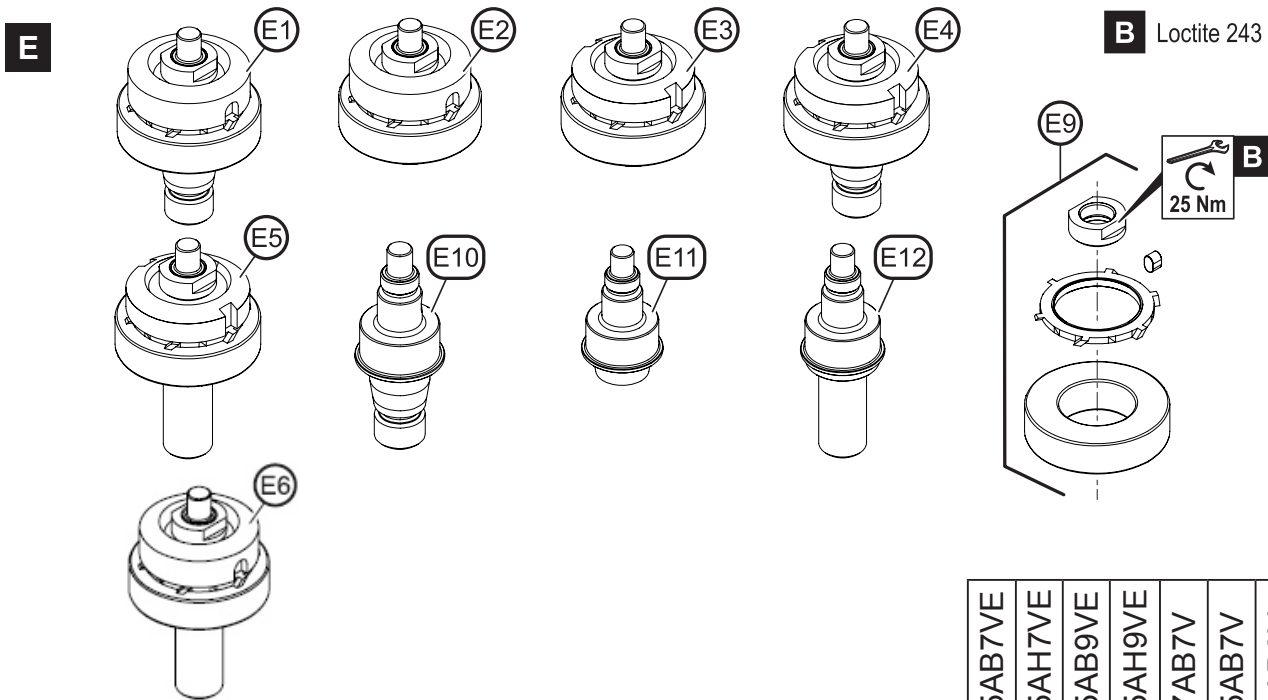

SPINDLE KITS

Item	Description	Part No	Qty							Wear		
			CP3850-85AB7VE	CP3850-85AH7VE	CP3850-65AB9VE	CP3850-65AH9VE	CP3850-77AB7V	CP3850-85AB7V	CP3850-60AB9V	High	Medium	Low
E1	Spindle 5/8" 6500 rpm	6153977175		1								X
E2	Spindle H 6500 rpm	6153977185			1							X
E3	Spindle H 8500 rpm	6153977195		1								X
E4	Spindle 5/8" 8500 rpm	6153977205	1									X
E5	Spindle 5/8" 7700 rpm	6153977215					1	1				X
E6	Spindle 5/8" 6000 rpm	6153977225							1			
E9	Spindle service kit	2050553553	1	1	1	1	1	1	1			
	Ball bearing	-	1	1	1	1	1	1	1		X	
	Parallel key 4x4x6xh9	-	1	1	1	1	1	1	1			X
	Locking nut	-	1	1	1	1	1	1	1			X
	Grease deflector	-	1	1	1	1	1	1	1			X
E10	Spindle 5/8" for autobalancer	6155011290	1		1							X
E11	Spindle H for autobalancer	6155011280		1		1						X
E12	Spindle 5/8" US	6155011300					1	1	1			X
E13	Spindle 5/8" for autobalancer	6155011310										X