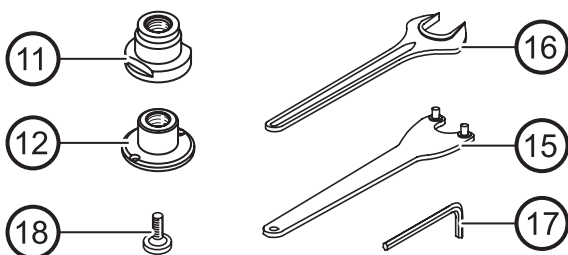

K

Item	Description	Part No	Qty								Wear		
			CP3850-85AB7VE	CP3850-85AH7VE	CP3850-65AB9VE	CP3850-65AH9VE	CP3850-77AB7V	CP3850-85AB7V	CP3850-60AB9V	High	Medium	Low	
K	Global service kit	2050553433	1	1	1	1	1	1	1	1			
	Latch Lever Spring	-	1	1	1	1	1	1	1	1			X
	Needle 6x59.8	-	1	1	1	1	1	1	1	1			X
	Grooved pin 4x26 G02	-	1	1	1	1	1	1	1	1			X
	Grooved pin 4x36 G02	-	1	1	1	1	1	1	1	1			X
	O-Ring 25x2.5	-	1	1	1	1	1	1	1	1		X	
	Spring cylindrical	-	1	1	1	1	1	1	1	1			X
	-Ring 47.35x1.78	-	1	1	1	1	1	1	1	1		X	
	O-Ring 32.1x1.6	-	1	1	1	1	1	1	1	1		X	
	Needle bearing	-	1	1	1	1	1	1	1	1		X	

OPTIONAL ACCESSORIES

Item	Description	Part No
12	Nut	6155421040
13	Rear flange balancer	6155031460
15	Pin spanner 35mm	6158020100
16	Spanner flat	6158010770
17	Hexagon wrench 6mm	6158020560
18	Safety screw	6156140340
21	Vibration-damping side handle	6155760660
22	Grease gun	6159901490
25	Grease for bevel gear (1Kg)	6159901480

CP3850-77AB7V & CP3850-85AB7V & CP3850-60AB9V

Type 27 and 42

Item	Description	Part No
14	Wheel adapter	C087920

Type 27 - 41 and 42

Item	Description	Part No
11	Rear flange	6155031030
12	Nut	6155421040
15	Pin spanner 35mm	6158020100
16	Spanner flat	6158010770
17	Hexagon wrench 6mm	6158020560
18	Safety screw	6156140340