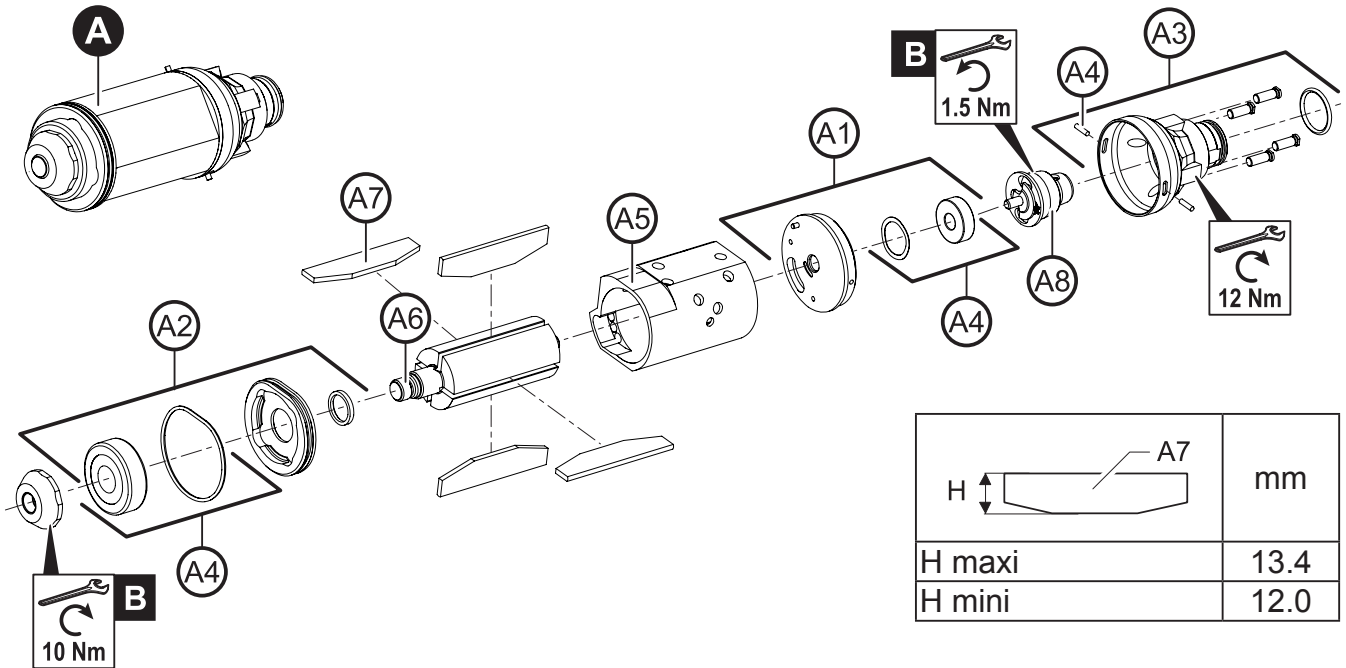

MOTOR KITS

B Loctite 243

Item	Description	Part No	Qty							Wear		
			CP3850-85AB7VE	CP3850-85AH7VE	CP3850-65AB9VE	CP3850-65AH9VE	CP3850-77AB7V	CP3850-85AB7V	CP3850-60AB9V	High	Medium	Low
A	Motor complete 8500 rpm	6153942825	1	1								X
A	Motor complete 7700 rpm	6153942815					1	1				X
A	Motor complete 6500 rpm	6153942805			1	1						X
A	Motor complete 6000 rpm	6153942795							1			X
A8	Governor 15K	6154570570	1	1						1		X
A8	Governor 14K	6154570560					1	1				X
A8	Governor 16K	6154570580			1	1						X