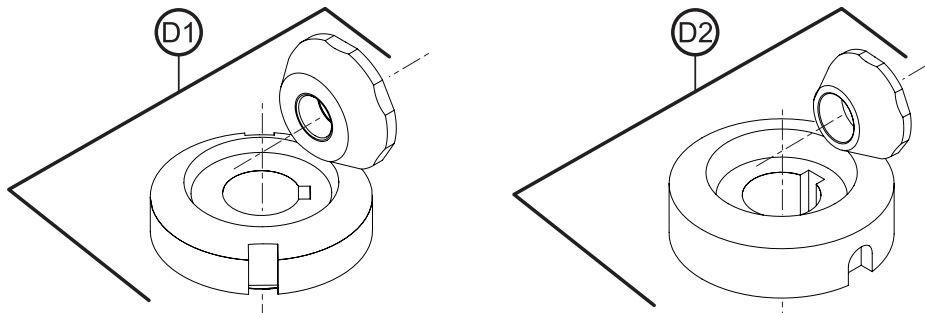

BEVEL GEAR PAIRED KITS

D

Item	Description	Part No	Qty							Wear			
			CP3850-85AB7VE	CP3850-85AH7VE	CP3850-65AB9VE	CP3850-65AH9VE	CP3850-77AB7V	CP3850-85AB7V	CP3850-60AB9V	High	Medium	Low	
D1	Bevel gear paired kit 1	6153977395	1	1			1	1					
	Pinion	-	1	1			1	1			X		
	Bevel gear	-	1	1			1	1			X		
D2	Bevel gear paired kit 2	6153977405			1	1			1				
	Pinion	-			1	1			1		X		
	Bevel gear	-			1	1			1		X