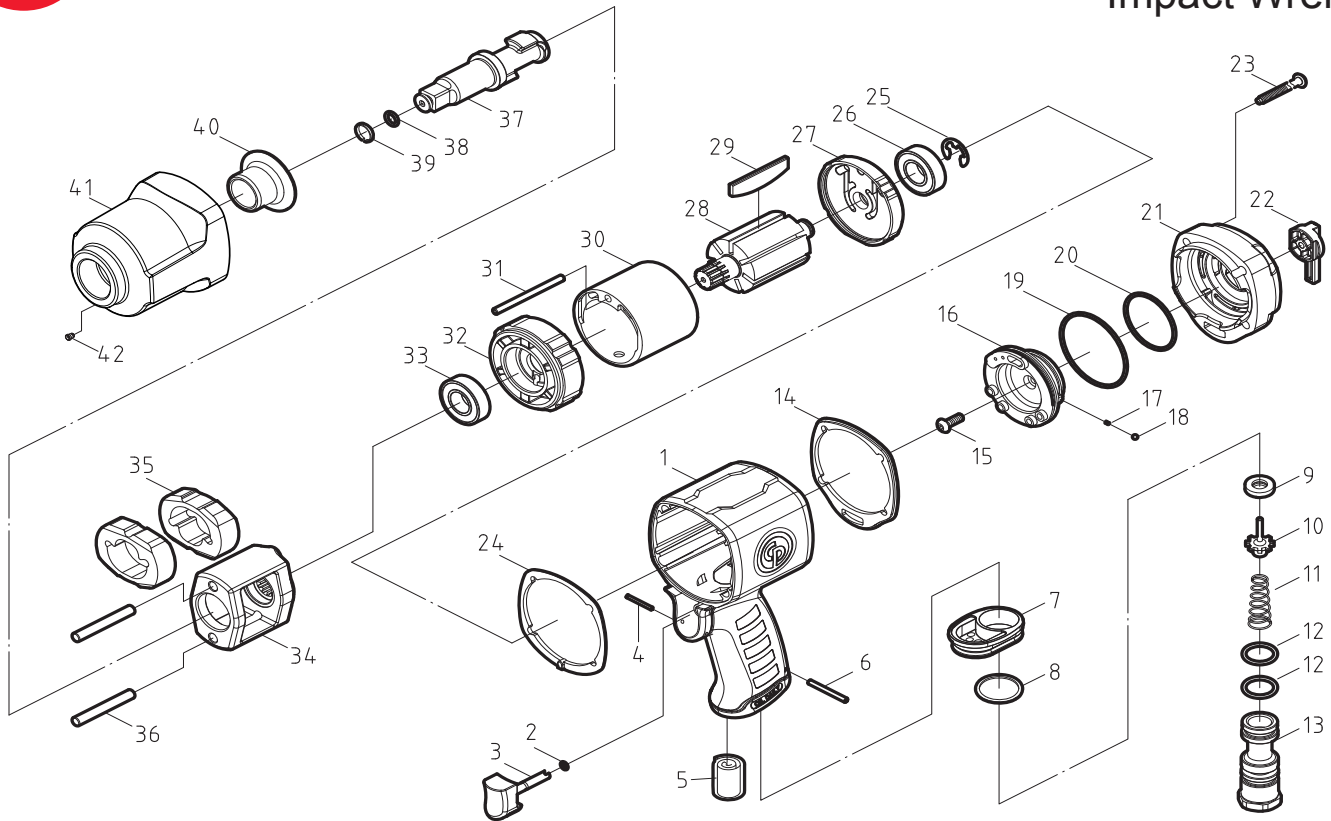

**Chicago
Pneumatic**

**CP7748 Series
Model E
Impact Wrench**

Item No.	Part No.	Description	Q'ty
28	8950221418	Rotor	1
29	8950221419	Roto Balde (x7)	1
30	8950221420	Cylinder	1
34	8950240454	Hammer Cage	1
35	8950240455	Hammer	2
36	8950240456	Pin Set (x2)	1
	8940169489	Housing Kit	
1		Housing	1
2		O-ring	1
3		Trigger	1
4/6		String Pin	2
5		Muffler	1
7		Exhaust Deflector	1
8		Washer	1
9		Valve Seat	1
10		Valve Stem	1
11		Spring	1
12		O-ring	2
13		Air Inlet	1
	8940169802	Trigger Kit	
2		O-ring	1
3		Trigger	1
4		Spring Pin	1
	8940171695	Inlet Kit	
5		Muffler	1
6		Spring Pin	1
7		Exhaust Deflector	1
8		Washer	1
12		O-ring	2
13		Air Inlet	1
	8940171696	Valve Kit	
5		Muffler	1
9		Valve Seat	1
10		Valve Stem	1
11		Spring	1
	8940171697	Reverse Valve Rear Cover Kit (incl : 14, 21, 22 & 23(x4))	
	8940172795	Reverse Valve Kit	
15		Screw	1
16		Reverse Valve	1
17		Spring	1
18		Steel Ball	1
19		O-ring	1
20		O-ring	1
21		Housing Cover	1

Item No.	Part No.	Description	Q'ty
	8950221423	End Plate Kit	
25		Retaining Ring	1
26		Ball Bearing	1
27		End Plate	1
	8950221424	End Plate Kit	
32		End PLate	1
33		Ball Bearing	1
	8950240460	Anvil Kit	
37		Anvil 1/2"	1
38		O-ring	1
39		Anvil Collar 1/2"	1
	8940169492	Anvil Kit Extended	
37		Anvil 1/2"	1
38		O-ring	1
39		Anvil Collar 1/2"	1
	8950251279	Anvil Collar Kit (5)	
38		O-ring	5
39		Anvil Collar 1/2"	5
	8940169493	Hammer Case Kit	
24		Gasket	1
40		Anvil Bushing	1
41		Hammer Case	1
42		Grease Fitting	1
	8950280019	Small Parts Kit	
5		Muffler	1
8		Washer	1
17		Spring	1
31		Spring Pin	1
40		Anvil Bushing	1
42		Grease Fitting	1
	8950280020	Gasket Kit	
14		Gasket	1
23		Screw	4
24		Gasket	1
	8940169810	Tune Up Kit (INCL : 2, 4, 6, 12, 18, 19, 20, 25, 26, 29 (x7), 33)	