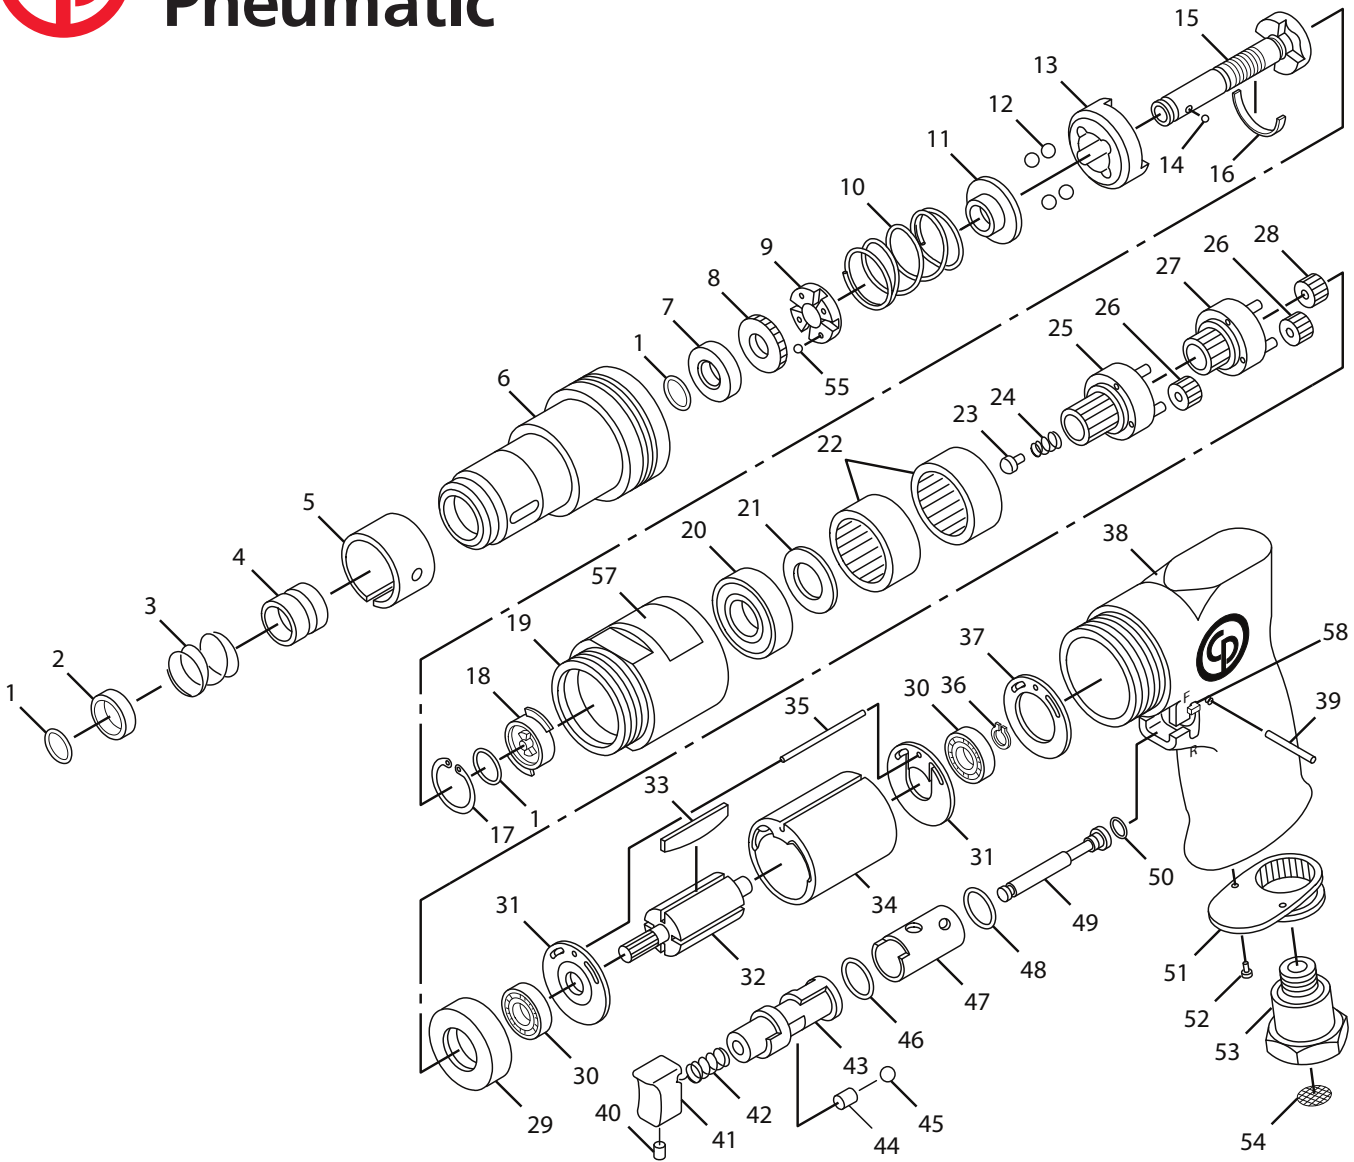

**Chicago
Pneumatic**

**CP780 & CP781
Model C - Screwdriver**

Item No.	Part No.	Description	Q'ty
1	C148855	Ring-Retaining	3
2	C148856	Washer	1
3	C148857	Spring	1
4	C148858	Retainer-Ball	1
5	C148859	Cover-Adjustment	1
6	C148860	Housing-Clutch	1
7	C148861	Spacer	1
8	C148862	Nut-Adjustment	1
9	C148863	Washer	1
10	C148864	Spring (Standard)	1
	C149407	Spring (Hard) (800 RPM)(781)	1
11	C148865	Washer	1
12	C148866	Ball-Steel	4
13	C148867	Carrier-Clutch	1
14	S000821	Ball-Steel .125"dia.	1
15	C148868	Spindle-Cam	1
16	C148869	Wiper	1
17	C148870	Ring-Retaining	1
18	C148871	Dog-Drive	1
19	C148883	Nut-Clamp(800 RPM)(781)	1
	C148872	Nut-Clamp(1800 RPM)	1
20	S014490	Bearing-Ball	1
21	CA146091	Washer	1
22	KF137282	Gear-Internal(800 RPM)(781)	2
	KF137282	Gear-Internal(1800 RPM)	1
23	C148873	Pin-Guide	1
24	C148874	Spring	1
25	C148884	Carrier-Second Reduction (Includes Pins) (800 RPM)(781)	1
26	CA146172	Gear-Idler (Includes Bushing) (800 RPM)(781)	6
	KF137281	Gear-Idler (Includes Bushing) (1800 RPM)	3
27	CA146120	Spindle-First Reduction (Includes Pins) (800 RPM)(781)	1
	C148875	Spindle-Output (Includes Pins) (1800 RPM)	1

Item No.	Part No.	Description	Q'ty
28	CA146121	Gear-Pinion (800 RPM)(781)	1
29	CA146095	Spacer	1
30	S025101	Bearing-Ball	2
31	CA146096	Plate-Rear End	2
32	CA146097	Rotor	1
33	CA145709	Blade Set-Rotor (5)	1
34	CA146098	Liner	1
35	KF131295	Pin-Liner Dowel	1
36	KF137287	Ring-Retaining	1
37	CA146099	Gasket-Motor	1
38	CA146100	Housing-Motor	1
39	CA146113	Pin-Roll	1
40	CA146101	Screw	1
41	CA146102	Button-Throttle	1
42	CA146103	Throttle-Valve Spring	1
43	CA146104	Lever-Reverse	1
44	CA146105	Cushion-Rubber	1
45	CA146106	Ball-Steel	1
46	CA148589	O-Ring (781)	1
47	CA146108	Bushing-Reverse Valve	1
48	CA146107	O-Ring	1
49	CA146109	Throttle-Valve	1
50	P083076	O-Ring-007	1
51	CA146110	Deflector-Exhaust	1
52	KF131927	Screw-Self Tapping	2
53	CA146111	Bushing-Air Inlet	1
54	CA146112	Screen	1
55	C148876	Ball-Steel	4
58	CA146589	Regulator-Forward Assembly	1